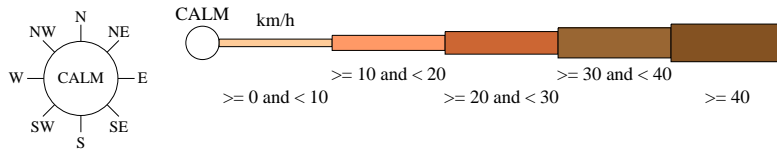

Rose of Wind direction versus Wind speed in km/h (13 Mar 1891 to 04 Jun 1991)

Custom times selected, refer to attached note for details

GOONDIWINDI POST OFFICE

Site No: 041038 • Opened Jan 1879 • Closed Jun 1991 • Latitude: -28.5481° • Longitude: 150.3075° • Elevation 217.m

An asterisk (*) indicates that calm is less than 0.5%.

Other important info about this analysis is available in the accompanying notes.

9 am May
3063 Total Observations

Calm 13%