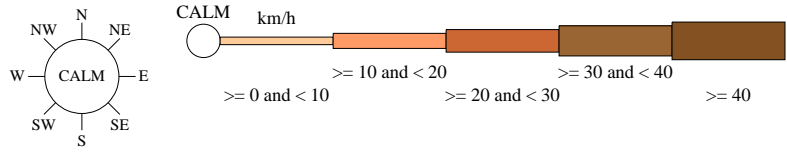

Rose of Wind direction versus Wind speed in km/h (05 Jan 1965 to 28 Feb 1992)

Custom times selected, refer to attached note for details

KILLARNEY POST OFFICE

Site No: 041056 • Opened Jan 1889 • Still Open • Latitude: -28.3344° • Longitude: 152.2953° • Elevation 507m

An asterisk (*) indicates that calm is less than 0.5%.

Other important info about this analysis is available in the accompanying notes.

9 am Oct
619 Total Observations

Calm 1%