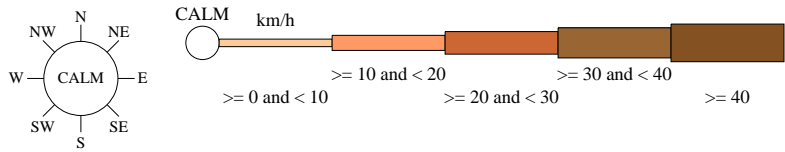

Rose of Wind direction versus Wind speed in km/h (01 Oct 1968 to 11 Aug 2022)

Custom times selected, refer to attached note for details

MITCHELL POST OFFICE

Site No: 043020 • Opened Jan 1884 • Still Open • Latitude: -26.4888° • Longitude: 147.9777° • Elevation 336.m

An asterisk (*) indicates that calm is less than 0.5%.
Other important info about this analysis is available in the accompanying notes.

9 am May
1542 Total Observations

Calm 20%