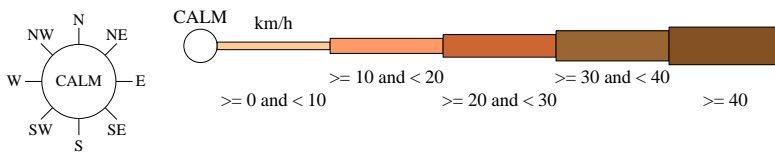

Rose of Wind direction versus Wind speed in km/h (01 Jan 1957 to 15 Jul 1992)

Custom times selected, refer to attached note for details

ROMA POST OFFICE

Site No: 043030 • Opened Jan 1870 • Closed Jul 1992 • Latitude: -26.5719° • Longitude: 148.7897° • Elevation 299.m

An asterisk (*) indicates that calm is less than 0.5%.

Other important info about this analysis is available in the accompanying notes.

9 am May
1110 Total Observations

Calm 2%