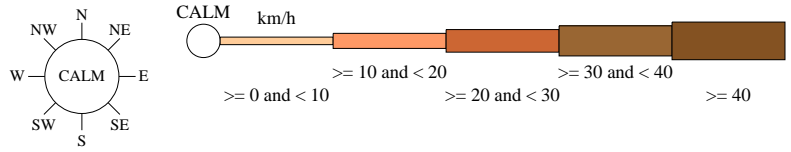

Rose of Wind direction versus Wind speed in km/h (06 Apr 1942 to 12 Aug 2021)

Custom times selected, refer to attached note for details

CHARLEVILLE AERO

Site No: 044021 • Opened Jan 1942 • Still Open • Latitude: -26.4139° • Longitude: 146.2558° • Elevation 301.m

An asterisk (*) indicates that calm is less than 0.5%.
Other important info about this analysis is available in the accompanying notes.

3 pm May
2476 Total Observations

Calm 8%