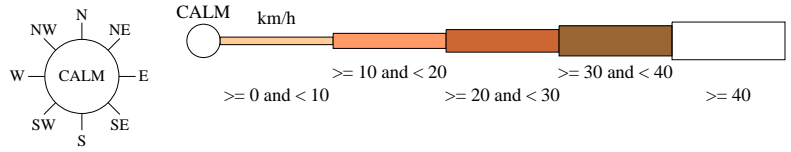

Rose of Wind direction versus Wind speed in km/h (01 May 1889 to 30 Sep 1953)

Custom times selected, refer to attached note for details

CHARLEVILLE POST OFFICE

Site No: 044022 • Opened Jan 1874 • Closed Dec 1959 • Latitude: -26.4025° • Longitude: 146.2381° • Elevation 293.m

An asterisk (*) indicates that calm is less than 0.5%.

Other important info about this analysis is available in the accompanying notes.

3 pm May
1372 Total Observations

Calm 14%