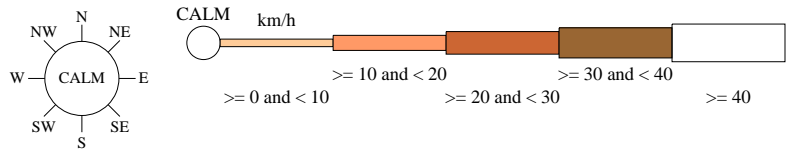

# Rose of Wind direction versus Wind speed in km/h (01 May 1889 to 30 Sep 1953)

Custom times selected, refer to attached note for details

## CHARLEVILLE POST OFFICE

Site No: 044022 • Opened Jan 1874 • Closed Dec 1959 • Latitude: -26.4025° • Longitude: 146.2381° • Elevation 293.m

An asterisk (\*) indicates that calm is less than 0.5%.  
Other important info about this analysis is available in the accompanying notes.