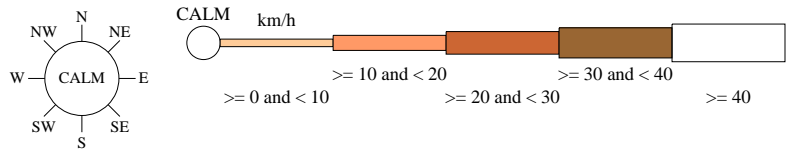

# Rose of Wind direction versus Wind speed in km/h (01 May 1889 to 30 Sep 1953)

Custom times selected, refer to attached note for details

## CHARLEVILLE POST OFFICE

Site No: 044022 • Opened Jan 1874 • Closed Dec 1959 • Latitude: -26.4025° • Longitude: 146.2381° • Elevation 293.m

An asterisk (\*) indicates that calm is less than 0.5%.

Other important info about this analysis is available in the accompanying notes.