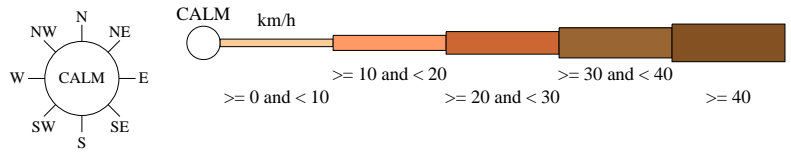

Rose of Wind direction versus Wind speed in km/h (01 Jan 1957 to 11 Aug 2022)

Custom times selected, refer to attached note for details

CUNNAMULLA POST OFFICE

Site No: 044026 • Opened Jan 1879 • Still Open • Latitude: -28.0689° • Longitude: 145.6822° • Elevation 188.76m

An asterisk (*) indicates that calm is less than 0.5%.

Other important info about this analysis is available in the accompanying notes.