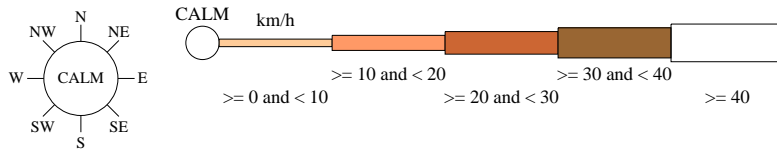

# Rose of Wind direction versus Wind speed in km/h (01 Jan 1962 to 16 Sep 1978)

Custom times selected, refer to attached note for details

## ADAVALE POST OFFICE

Site No: 045000 • Opened Jan 1889 • Closed Dec 1985 • Latitude: -25.9167° • Longitude: 144.6° • Elevation 229m

An asterisk (\*) indicates that calm is less than 0.5%.

Other important info about this analysis is available in the accompanying notes.