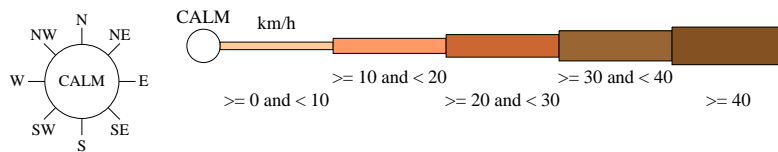

# Rose of Wind direction versus Wind speed in km/h (01 Jan 1962 to 16 Sep 1978)

Custom times selected, refer to attached note for details

## ADAVALE POST OFFICE

Site No: 045000 • Opened Jan 1889 • Closed Dec 1985 • Latitude: -25.9167° • Longitude: 144.6° • Elevation 229m

An asterisk (\*) indicates that calm is less than 0.5%.

Other important info about this analysis is available in the accompanying notes.