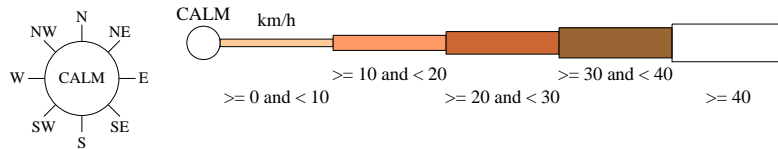

Rose of Wind direction versus Wind speed in km/h (01 Jan 1962 to 16 Sep 1978)

Custom times selected, refer to attached note for details

ADAVALE POST OFFICE

Site No: 045000 • Opened Jan 1889 • Closed Dec 1985 • Latitude: -25.9167° • Longitude: 144.6° • Elevation 229m

An asterisk (*) indicates that calm is less than 0.5%.

Other important info about this analysis is available in the accompanying notes.

3 pm Dec
409 Total Observations

Calm *