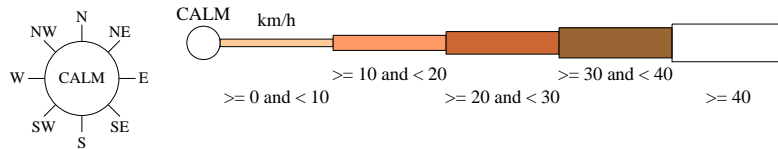

Rose of Wind direction versus Wind speed in km/h (01 Jan 1962 to 16 Sep 1978)

Custom times selected, refer to attached note for details

ADAVALE POST OFFICE

Site No: 045000 • Opened Jan 1889 • Closed Dec 1985 • Latitude: -25.9167° • Longitude: 144.6° • Elevation 229m

An asterisk (*) indicates that calm is less than 0.5%.

Other important info about this analysis is available in the accompanying notes.

3 pm Oct
458 Total Observations

Calm *