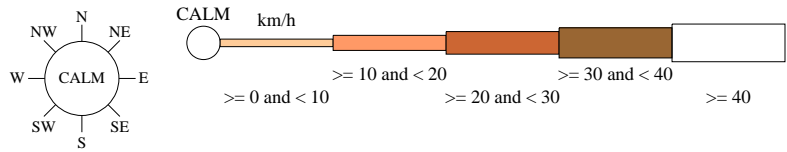

Rose of Wind direction versus Wind speed in km/h (01 Jan 1962 to 16 Sep 1978)

Custom times selected, refer to attached note for details

ADAVALE POST OFFICE

Site No: 045000 • Opened Jan 1889 • Closed Dec 1985 • Latitude: -25.9167° • Longitude: 144.6° • Elevation 229m

An asterisk (*) indicates that calm is less than 0.5%.

Other important info about this analysis is available in the accompanying notes.

9 am Feb
471 Total Observations

Calm *