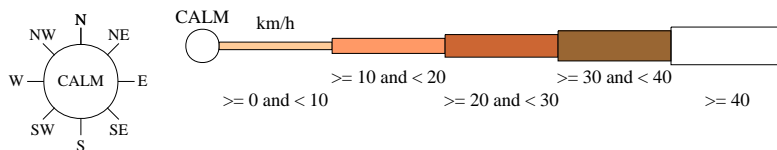

# Rose of Wind direction versus Wind speed in km/h (01 Jan 1957 to 30 Sep 2010)

Custom times selected, refer to attached note for details

## QUILPIE AIRPORT

Site No: 045015 • Opened Jan 1917 • Still Open • Latitude: -26.6125° • Longitude: 144.2578° • Elevation 199.m

An asterisk (\*) indicates that calm is less than 0.5%.

Other important info about this analysis is available in the accompanying notes.