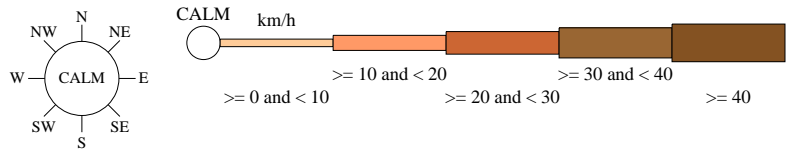

Rose of Wind direction versus Wind speed in km/h (01 Jan 1957 to 28 Mar 2014)

Custom times selected, refer to attached note for details

QUILPIE AIRPORT

Site No: 045015 • Opened Jan 1917 • Still Open • Latitude: -26.6125° • Longitude: 144.2578° • Elevation 199.m

An asterisk (*) indicates that calm is less than 0.5%.
Other important info about this analysis is available in the accompanying notes.

3 pm Jul
1747 Total Observations

Calm 4%