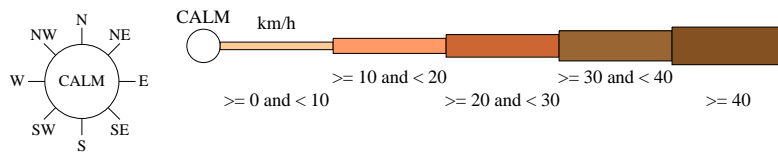

Rose of Wind direction versus Wind speed in km/h (01 Jan 1957 to 26 Jul 1999)

Custom times selected, refer to attached note for details

THARGOMINDAH POST OFFICE

Site No: 045017 • Opened Jan 1879 • Closed Mar 2005 • Latitude: -27.9978° • Longitude: 143.8197° • Elevation 128.m

An asterisk (*) indicates that calm is less than 0.5%.

Other important info about this analysis is available in the accompanying notes.

9 am Dec
1211 Total Observations

Calm *