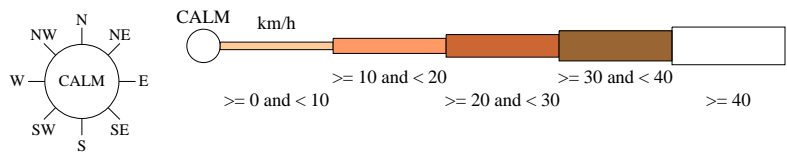

Rose of Wind direction versus Wind speed in km/h (29 Jul 1999 to 11 Aug 2018)

Custom times selected, refer to attached note for details

THARGOMINDAH AIRPORT

Site No: 045025 • Opened Jul 1999 • Still Open • Latitude: -27.9867° • Longitude: 143.815° • Elevation 130.88m

An asterisk (*) indicates that calm is less than 0.5%.

Other important info about this analysis is available in the accompanying notes.

3 pm Nov
563 Total Observations

Calm *