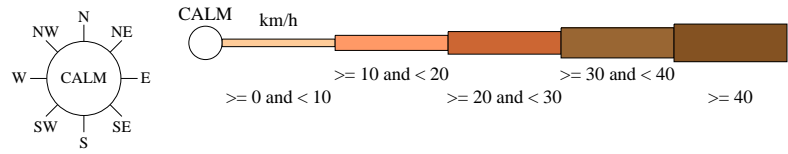

# Rose of Wind direction versus Wind speed in km/h (25 Apr 1871 to 15 Aug 1996)

Custom times selected, refer to attached note for details

## BOURKE POST OFFICE

Site No: 048013 • Opened Jan 1871 • Closed Aug 1996 • Latitude: -30.0917° • Longitude: 145.9358° • Elevation 106m

An asterisk (\*) indicates that calm is less than 0.5%.

Other important info about this analysis is available in the accompanying notes.