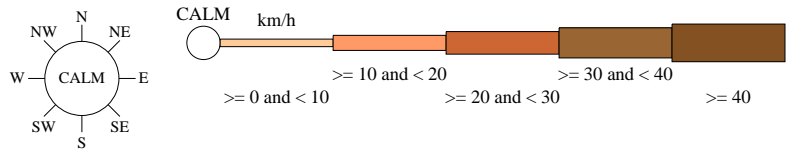

Rose of Wind direction versus Wind speed in km/h (01 Jan 1892 to 31 Dec 1965)

Custom times selected, refer to attached note for details

COBAR POST OFFICE

Site No: 048030 • Opened Jan 1881 • Closed Dec 1965 • Latitude: -31.5° • Longitude: 145.8° • Elevation 250.m

An asterisk (*) indicates that calm is less than 0.5%.

Other important info about this analysis is available in the accompanying notes.

3 pm Jun
604 Total Observations

Calm 17%