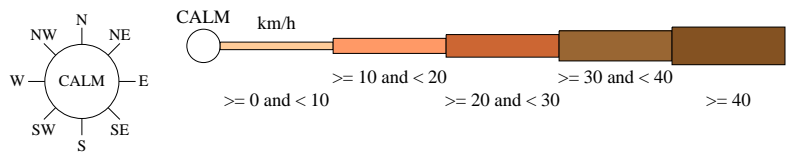

# Rose of Wind direction versus Wind speed in km/h (01 Jan 1892 to 31 Dec 1965)

Custom times selected, refer to attached note for details

## COBAR POST OFFICE

Site No: 048030 • Opened Jan 1881 • Closed Dec 1965 • Latitude: -31.5° • Longitude: 145.8° • Elevation 250.m

An asterisk (\*) indicates that calm is less than 0.5%.

Other important info about this analysis is available in the accompanying notes.