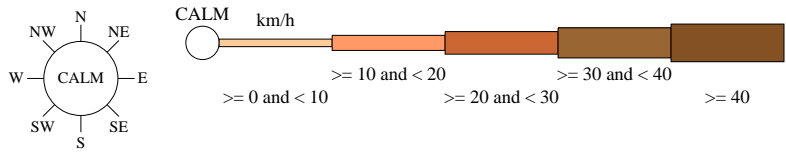

Rose of Wind direction versus Wind speed in km/h (01 Jul 1969 to 31 Dec 1981)

Custom times selected, refer to attached note for details

GOODDOGA POST OFFICE

Site No: 048046 • Opened Jan 1891 • Closed Sep 2016 • Latitude: -29.1142° • Longitude: 147.4543° • Elevation 140m

An asterisk (*) indicates that calm is less than 0.5%.
Other important info about this analysis is available in the accompanying notes.

9 am Jun
343 Total Observations

Calm 6%