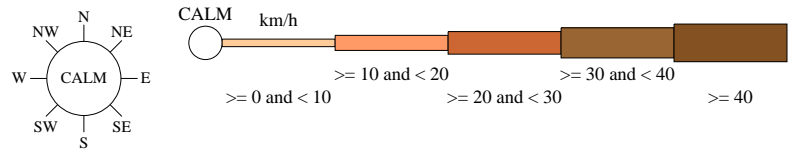

Rose of Wind direction versus Wind speed in km/h (02 Jan 1959 to 02 Apr 2013)

Custom times selected, refer to attached note for details

IVANHOE POST OFFICE

Site No: 049019 • Opened Jan 1884 • Closed Feb 2016 • Latitude: -32.8999° • Longitude: 144.2995° • Elevation 85m

An asterisk (*) indicates that calm is less than 0.5%.

Other important info about this analysis is available in the accompanying notes.

9 am Aug
1572 Total Observations

Calm 16%