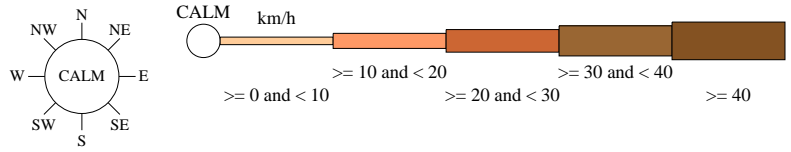

Rose of Wind direction versus Wind speed in km/h (02 Jan 1965 to 31 Jul 1995)

Custom times selected, refer to attached note for details

CONDOBOLIN RETIREMENT VILLAGE

Site No: 050014 • Opened Jan 1879 • Still Open • Latitude: -33.0818° • Longitude: 147.1524° • Elevation 220m

An asterisk (*) indicates that calm is less than 0.5%.
Other important info about this analysis is available in the accompanying notes.

9 am Nov
794 Total Observations

Calm 2%