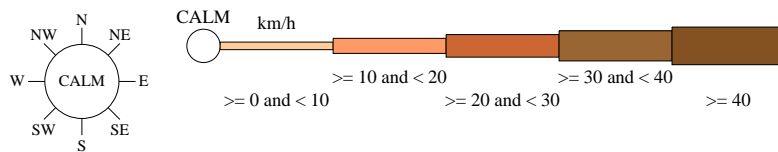

Rose of Wind direction versus Wind speed in km/h (02 Jan 1965 to 31 Jul 1995)

Custom times selected, refer to attached note for details

CONDOBOLIN RETIREMENT VILLAGE

Site No: 050014 • Opened Jan 1879 • Still Open • Latitude: -33.0818° • Longitude: 147.1524° • Elevation 220m

An asterisk (*) indicates that calm is less than 0.5%.

Other important info about this analysis is available in the accompanying notes.

9 am Nov
794 Total Observations

Calm 2%