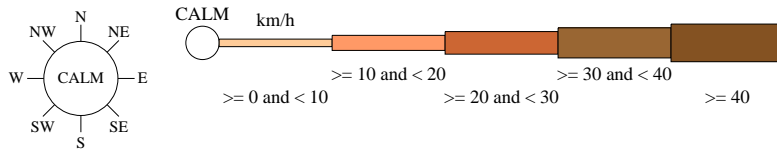

# Rose of Wind direction versus Wind speed in km/h (02 Jan 1965 to 31 Jul 1995)

Custom times selected, refer to attached note for details

## CONDOBOLIN RETIREMENT VILLAGE

Site No: 050014 • Opened Jan 1879 • Still Open • Latitude: -33.0818° • Longitude: 147.1524° • Elevation 220m

An asterisk (\*) indicates that calm is less than 0.5%.

Other important info about this analysis is available in the accompanying notes.