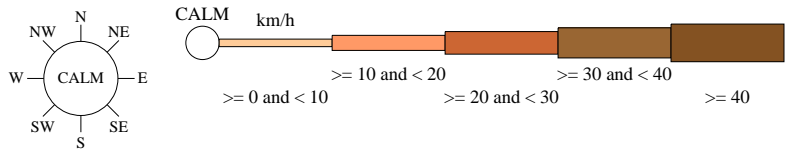

Rose of Wind direction versus Wind speed in km/h (01 Jan 1970 to 11 Aug 2024)

Custom times selected, refer to attached note for details

WOOLBROOK (WOOLBROOK ROAD)

Site No: 055136 • Opened Jan 1958 • Still Open • Latitude: -30.9651° • Longitude: 151.3505° • Elevation 925m

An asterisk (*) indicates that calm is less than 0.5%.

Other important info about this analysis is available in the accompanying notes.

3 pm Sep
1344 Total Observations

Calm 8%