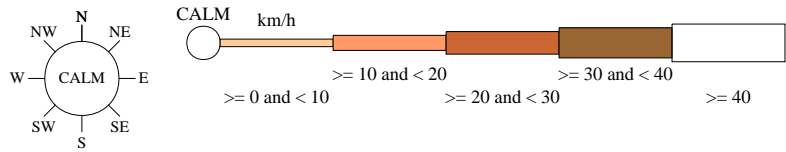

# Rose of Wind direction versus Wind speed in km/h (01 Jan 1970 to 30 Sep 2010)

Custom times selected, refer to attached note for details

## WOOLBROOK (DANGLEMAH ROAD)

Site No: 055136 • Opened Jan 1958 • Still Open • Latitude: -30.9672° • Longitude: 151.3451° • Elevation 910m

An asterisk (\*) indicates that calm is less than 0.5%.

Other important info about this analysis is available in the accompanying notes.