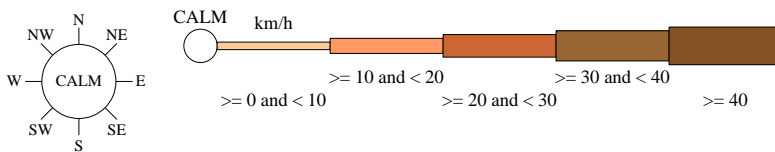

# Rose of Wind direction versus Wind speed in km/h (10 Feb 1874 to 26 Nov 1997)

Custom times selected, refer to attached note for details

## INVERELL COMPARISON

Site No: 056017 • Opened Jan 1874 • Closed Nov 1997 • Latitude: -29.7783° • Longitude: 151.1114° • Elevation 584m

An asterisk (\*) indicates that calm is less than 0.5%.  
Other important info about this analysis is available in the accompanying notes.