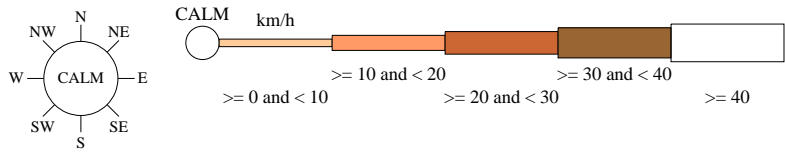

# Rose of Wind direction versus Wind speed in km/h (10 Feb 1874 to 26 Nov 1997)

Custom times selected, refer to attached note for details

## INVERELL COMPARISON

Site No: 056017 • Opened Jan 1874 • Closed Nov 1997 • Latitude: -29.7783° • Longitude: 151.1114° • Elevation 584m

An asterisk (\*) indicates that calm is less than 0.5%.  
Other important info about this analysis is available in the accompanying notes.