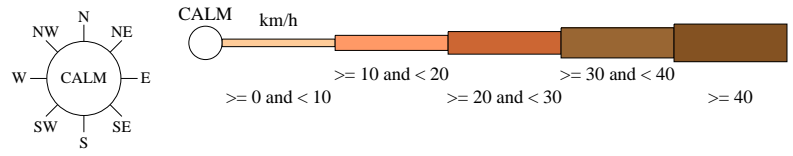

# Rose of Wind direction versus Wind speed in km/h (01 Jan 1965 to 11 Aug 2019)

Custom times selected, refer to attached note for details

## INVERELL RESEARCH CENTRE

Site No: 056018 • Opened Jan 1949 • Still Open • Latitude: -29.7752° • Longitude: 151.082° • Elevation 664m

An asterisk (\*) indicates that calm is less than 0.5%.

Other important info about this analysis is available in the accompanying notes.