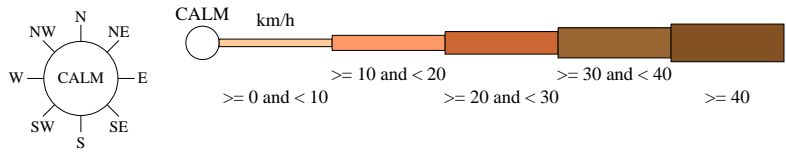

Rose of Wind direction versus Wind speed in km/h (01 Jun 1994 to 11 Aug 2023)

Custom times selected, refer to attached note for details

ARMIDALE AIRPORT AWS

Site No: 056238 • Opened Jan 1993 • Still Open • Latitude: -30.5273° • Longitude: 151.6158° • Elevation 1079m

An asterisk (*) indicates that calm is less than 0.5%.

Other important info about this analysis is available in the accompanying notes.

9 am Apr
844 Total Observations

Calm 1%