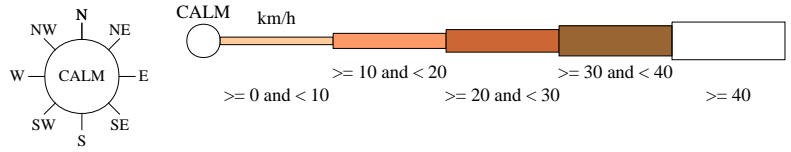

Rose of Wind direction versus Wind speed in km/h (01 Aug 1970 to 30 Aug 1992)

Custom times selected, refer to attached note for details

TYALGUM (WANUNGARA VIEW)

Site No: 058057 • Opened Jan 1950 • Still Open • Latitude: -28.3364° • Longitude: 153.2236° • Elevation 120m

An asterisk (*) indicates that calm is less than 0.5%.

Other important info about this analysis is available in the accompanying notes.

3 pm Sep
591 Total Observations

Calm 4%