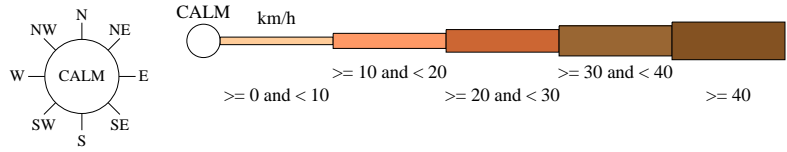

# Rose of Wind direction versus Wind speed in km/h (16 Oct 1972 to 12 Aug 2020)

Custom times selected, refer to attached note for details

## MURWILLUMBAH (BRAY PARK)

Site No: 058158 • Opened Jan 1972 • Still Open • Latitude: -28.3395° • Longitude: 153.3809° • Elevation 8m

An asterisk (\*) indicates that calm is less than 0.5%.

Other important info about this analysis is available in the accompanying notes.