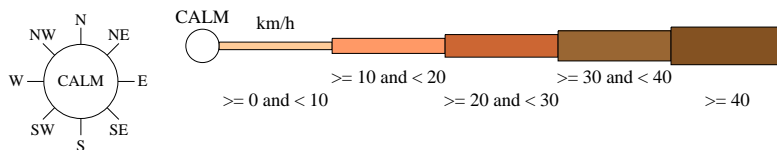

Rose of Wind direction versus Wind speed in km/h (16 Oct 1972 to 11 Aug 2023)

Custom times selected, refer to attached note for details

MURWILLUMBAH (BRAY PARK)

Site No: 058158 • Opened Jan 1972 • Still Open • Latitude: -28.3395° • Longitude: 153.3809° • Elevation 8m

An asterisk (*) indicates that calm is less than 0.5%.

Other important info about this analysis is available in the accompanying notes.

3 pm May
1443 Total Observations

Calm 5%