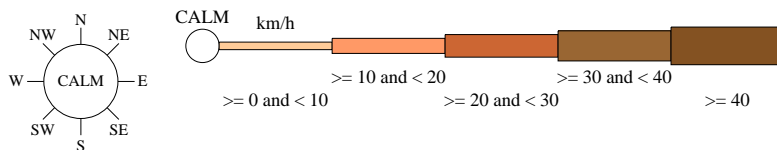

Rose of Wind direction versus Wind speed in km/h (16 Oct 1972 to 11 Aug 2024)

Custom times selected, refer to attached note for details

MURWILLUMBAH (BRAY PARK)

Site No: 058158 • Opened Jan 1972 • Still Open • Latitude: -28.3395° • Longitude: 153.3809° • Elevation 8m

An asterisk (*) indicates that calm is less than 0.5%.

Other important info about this analysis is available in the accompanying notes.

9 am Feb
1438 Total Observations

Calm 13%