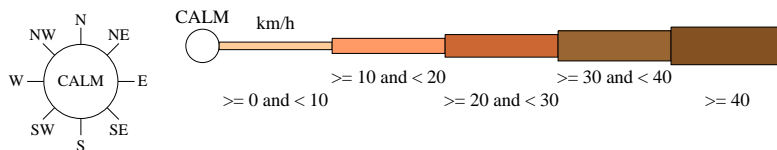

Rose of Wind direction versus Wind speed in km/h (16 Oct 1972 to 12 Aug 2020)

Custom times selected, refer to attached note for details

MURWILLUMBAH (BRAY PARK)

Site No: 058158 • Opened Jan 1972 • Still Open • Latitude: -28.3395° • Longitude: 153.3809° • Elevation 8m

An asterisk (*) indicates that calm is less than 0.5%.
Other important info about this analysis is available in the accompanying notes.

9 am Jul
1470 Total Observations

Calm 13%