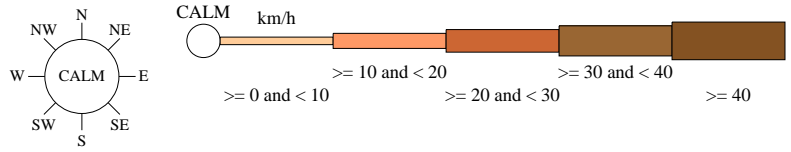

# Rose of Wind direction versus Wind speed in km/h (16 Oct 1972 to 12 Aug 2020)

Custom times selected, refer to attached note for details

## MURWILLUMBAH (BRAY PARK)

Site No: 058158 • Opened Jan 1972 • Still Open • Latitude: -28.3395° • Longitude: 153.3809° • Elevation 8m

An asterisk (\*) indicates that calm is less than 0.5%.

Other important info about this analysis is available in the accompanying notes.