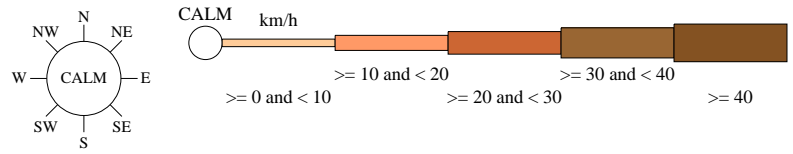

Rose of Wind direction versus Wind speed in km/h (19 Nov 1992 to 11 Aug 2019)

Custom times selected, refer to attached note for details

BALLINA AIRPORT AWS

Site No: 058198 • Opened Nov 1992 • Still Open • Latitude: -28.8353° • Longitude: 153.5585° • Elevation 1.m

An asterisk (*) indicates that calm is less than 0.5%.

Other important info about this analysis is available in the accompanying notes.

9 am Jul
827 Total Observations

Calm 10%