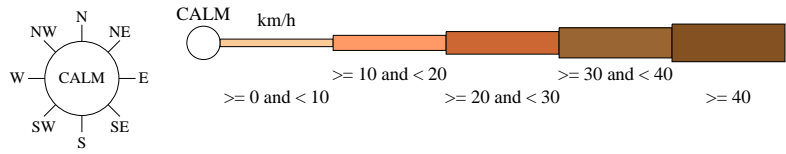

Rose of Wind direction versus Wind speed in km/h (01 Jan 1965 to 09 Oct 2019)

Custom times selected, refer to attached note for details

MURRURUNDI POST OFFICE

Site No: 061051 • Opened Jan 1870 • Closed Apr 2016 • Latitude: -31.7651° • Longitude: 150.8363° • Elevation 466m

An asterisk (*) indicates that calm is less than 0.5%.
Other important info about this analysis is available in the accompanying notes.

3 pm Jun
851 Total Observations

Calm 1%