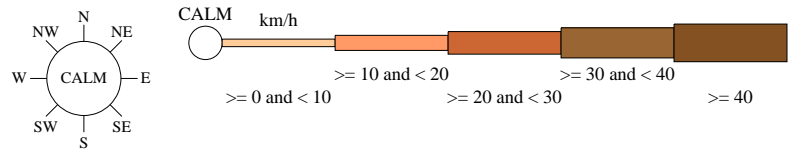

Rose of Wind direction versus Wind speed in km/h (01 Jan 1965 to 09 Oct 2019)

Custom times selected, refer to attached note for details

MURRURUNDI POST OFFICE

Site No: 061051 • Opened Jan 1870 • Closed Apr 2016 • Latitude: -31.7651° • Longitude: 150.8363° • Elevation 466m

An asterisk (*) indicates that calm is less than 0.5%.

Other important info about this analysis is available in the accompanying notes.

9 am May
1569 Total Observations

Calm 12%