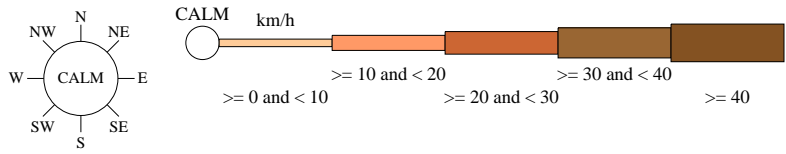

Rose of Wind direction versus Wind speed in km/h (01 Jan 1957 to 12 Aug 2020)

Custom times selected, refer to attached note for details

NEWCASTLE NOBBYS SIGNAL STATION AWS

Site No: 061055 • Opened Jan 1862 • Still Open • Latitude: -32.9184° • Longitude: 151.7985° • Elevation 33m

An asterisk (*) indicates that calm is less than 0.5%.

Other important info about this analysis is available in the accompanying notes.

3 pm Mar
1967 Total Observations

Calm 1%