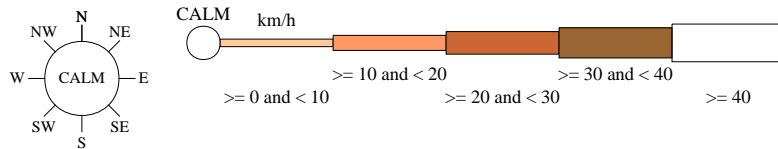

Rose of Wind direction versus Wind speed in km/h (01 Jan 1957 to 30 Sep 2010)

Custom times selected, refer to attached note for details

NEWCASTLE NOBBYS SIGNAL STATION AWS

Site No: 061055 • Opened Jan 1862 • Still Open • Latitude: -32.9184° • Longitude: 151.7985° • Elevation 33m

An asterisk (*) indicates that calm is less than 0.5%.

Other important info about this analysis is available in the accompanying notes.

9 am Sep
1585 Total Observations

Calm 6%