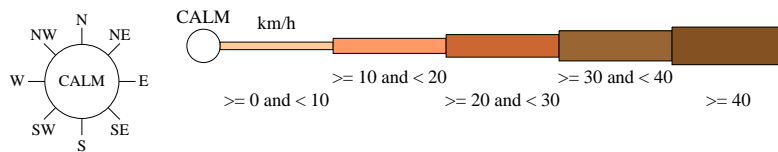

Rose of Wind direction versus Wind speed in km/h (17 Jun 1997 to 09 Feb 2016)

Custom times selected, refer to attached note for details

MAITLAND VISITORS CENTRE

Site No: 061388 • Opened Jun 1997 • Closed Jul 2016 • Latitude: -32.7422° • Longitude: 151.5668° • Elevation 5m

An asterisk (*) indicates that calm is less than 0.5%.

Other important info about this analysis is available in the accompanying notes.

3 pm Jul
560 Total Observations

Calm 15%