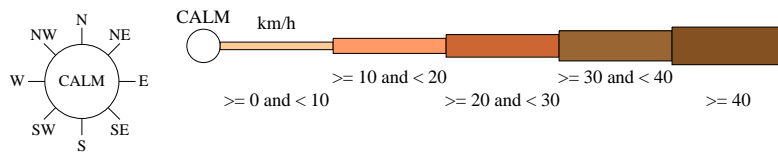

Rose of Wind direction versus Wind speed in km/h (17 Jun 1997 to 09 Feb 2016)

Custom times selected, refer to attached note for details

MAITLAND VISITORS CENTRE

Site No: 061388 • Opened Jun 1997 • Closed Jul 2016 • Latitude: -32.7422° • Longitude: 151.5668° • Elevation 5m

An asterisk (*) indicates that calm is less than 0.5%.

Other important info about this analysis is available in the accompanying notes.

3 pm Mar
528 Total Observations

Calm 10%