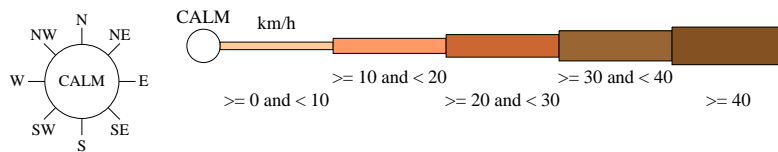

# Rose of Wind direction versus Wind speed in km/h (17 Jun 1997 to 09 Feb 2016)

Custom times selected, refer to attached note for details

## MAITLAND VISITORS CENTRE

Site No: 061388 • Opened Jun 1997 • Closed Jul 2016 • Latitude: -32.7422° • Longitude: 151.5668° • Elevation 5m

An asterisk (\*) indicates that calm is less than 0.5%.

Other important info about this analysis is available in the accompanying notes.