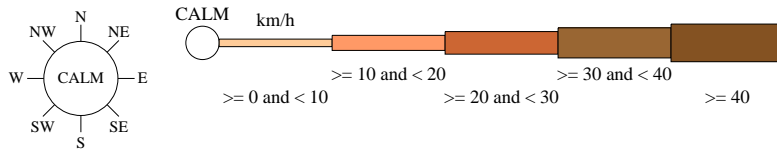

Rose of Wind direction versus Wind speed in km/h (17 Jun 1997 to 09 Feb 2016)

Custom times selected, refer to attached note for details

MAITLAND VISITORS CENTRE

Site No: 061388 • Opened Jun 1997 • Closed Jul 2016 • Latitude: -32.7422° • Longitude: 151.5668° • Elevation 5m

An asterisk (*) indicates that calm is less than 0.5%.

Other important info about this analysis is available in the accompanying notes.

3 pm Sep
531 Total Observations

Calm 12%