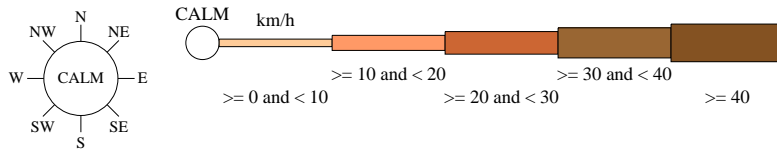

Rose of Wind direction versus Wind speed in km/h (01 Mar 1970 to 09 Aug 2024)

Custom times selected, refer to attached note for details

GULGONG POST OFFICE

Site No: 062013 • Opened Jan 1881 • Still Open • Latitude: -32.3634° • Longitude: 149.5329° • Elevation 475m

An asterisk (*) indicates that calm is less than 0.5%.

Other important info about this analysis is available in the accompanying notes.

9 am Jan
1563 Total Observations

Calm 10%