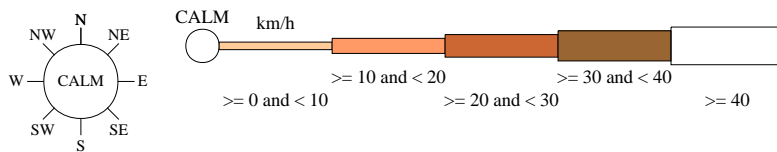

# Rose of Wind direction versus Wind speed in km/h (01 Dec 1991 to 30 Sep 2010)

Custom times selected, refer to attached note for details

## NULLO MOUNTAIN AWS

Site No: 062100 • Opened Nov 1988 • Still Open • Latitude: -32.7244° • Longitude: 150.229° • Elevation 1130m

An asterisk (\*) indicates that calm is less than 0.5%.

Other important info about this analysis is available in the accompanying notes.