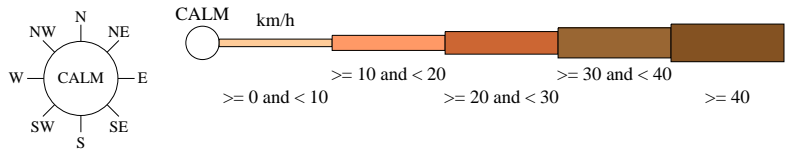

# Rose of Wind direction versus Wind speed in km/h (01 Jan 1957 to 31 Jul 1968)

Custom times selected, refer to attached note for details

## ORANGE POST OFFICE

Site No: 063065 • Opened Jan 1870 • Closed Dec 1968 • Latitude: -33.2833° • Longitude: 149.1° • Elevation 863.m

An asterisk (\*) indicates that calm is less than 0.5%.

Other important info about this analysis is available in the accompanying notes.