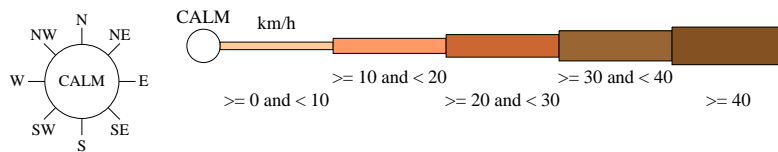

Rose of Wind direction versus Wind speed in km/h (24 Oct 1995 to 10 Aug 2021)

Custom times selected, refer to attached note for details

CANTERBURY RACECOURSE AWS

Site No: 066194 • Opened Oct 1995 • Still Open • Latitude: -33.9057° • Longitude: 151.1134° • Elevation 3m

An asterisk (*) indicates that calm is less than 0.5%.

Other important info about this analysis is available in the accompanying notes.

3 pm Apr
776 Total Observations

Calm 1%