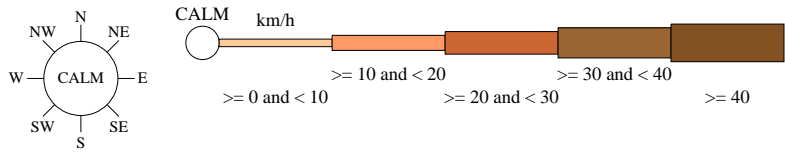

Rose of Wind direction versus Wind speed in km/h (24 Oct 1995 to 10 Aug 2021)

Custom times selected, refer to attached note for details

CANTERBURY RACECOURSE AWS

Site No: 066194 • Opened Oct 1995 • Still Open • Latitude: -33.9057° • Longitude: 151.1134° • Elevation 3m

An asterisk (*) indicates that calm is less than 0.5%.
Other important info about this analysis is available in the accompanying notes.

3 pm Feb
712 Total Observations

Calm *